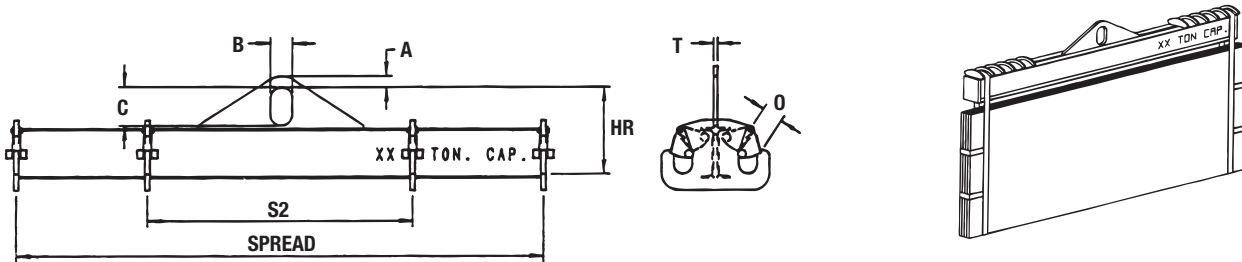

PRODUCT FEATURES

- Designed to be used with slings in a basket hitch.
- Specially designed hooks with hook latches minimize potential sling damage.
- Two sets of fixed hooks are standard in all lengths over 4 feet.
- The inner set of hooks (S2) are 1/2 the overall spread.
- Extra spreads available upon request.
- Complies with ASME standards.