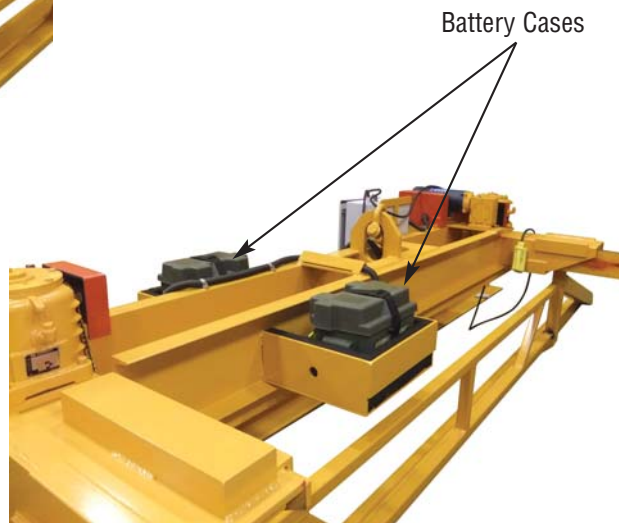

Battery Cases

Battery Power can be applied to other motorized products as well, ask our customer service if your new motorized lifter can be battery powered.